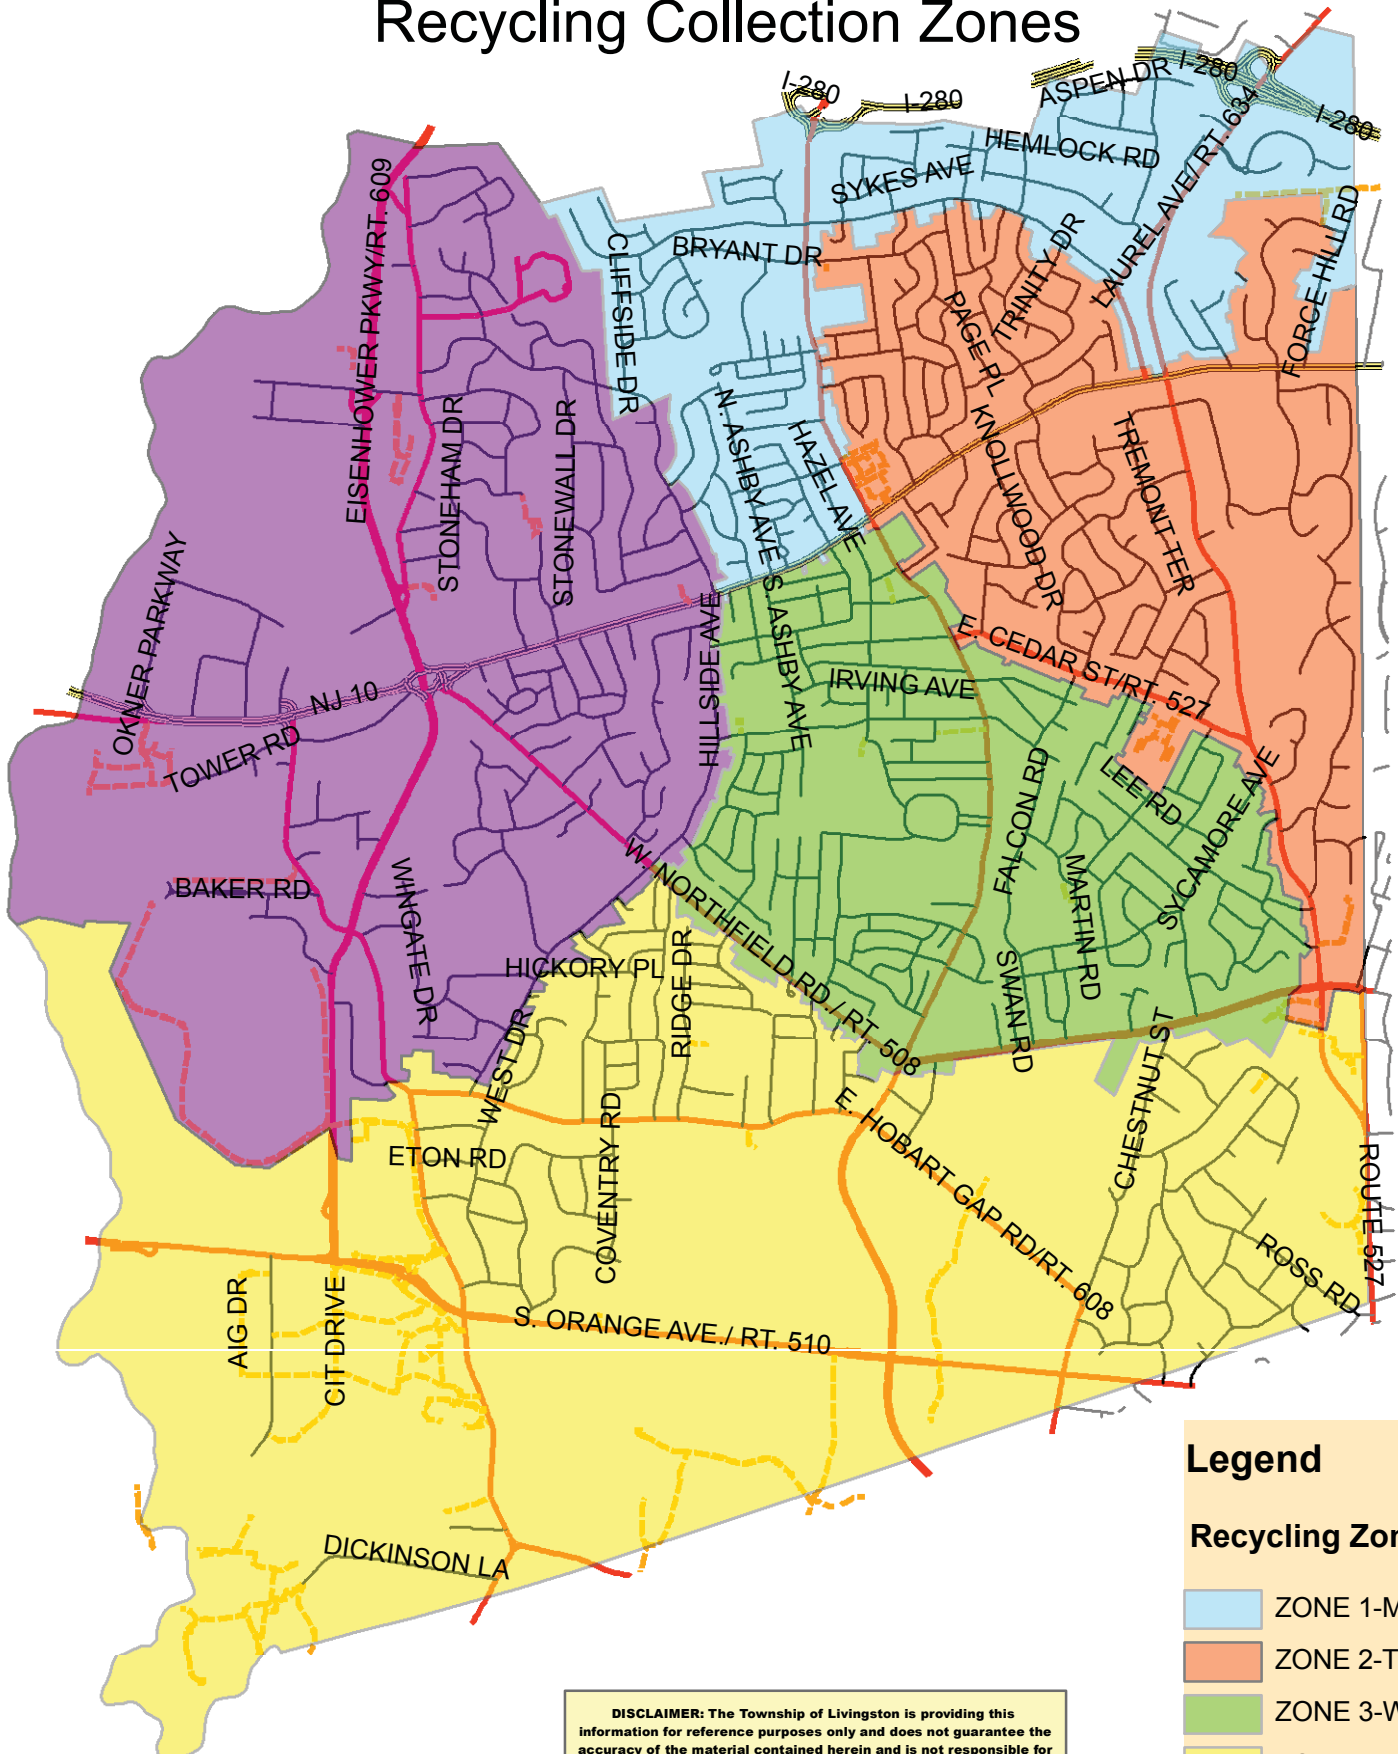

Township of Livingston Essex County, New Jersey Recycling Collection Zones

Legend

Recycling Zones

■	ZONE 1-Mon
■	ZONE 2-Tue
■	ZONE 3-Wed
■	ZONE 4-Thu
■	ZONE 5-Fri

DISCLAIMER: The Township of Livingston is providing this information for reference purposes only and does not guarantee the accuracy of the material contained herein and is not responsible for any misuses or misrepresentation of this information or its derivatives. The mapped data does not constitute a legal survey. For the definitive description of real property, consult the deeds recorded in the county clerk's office.