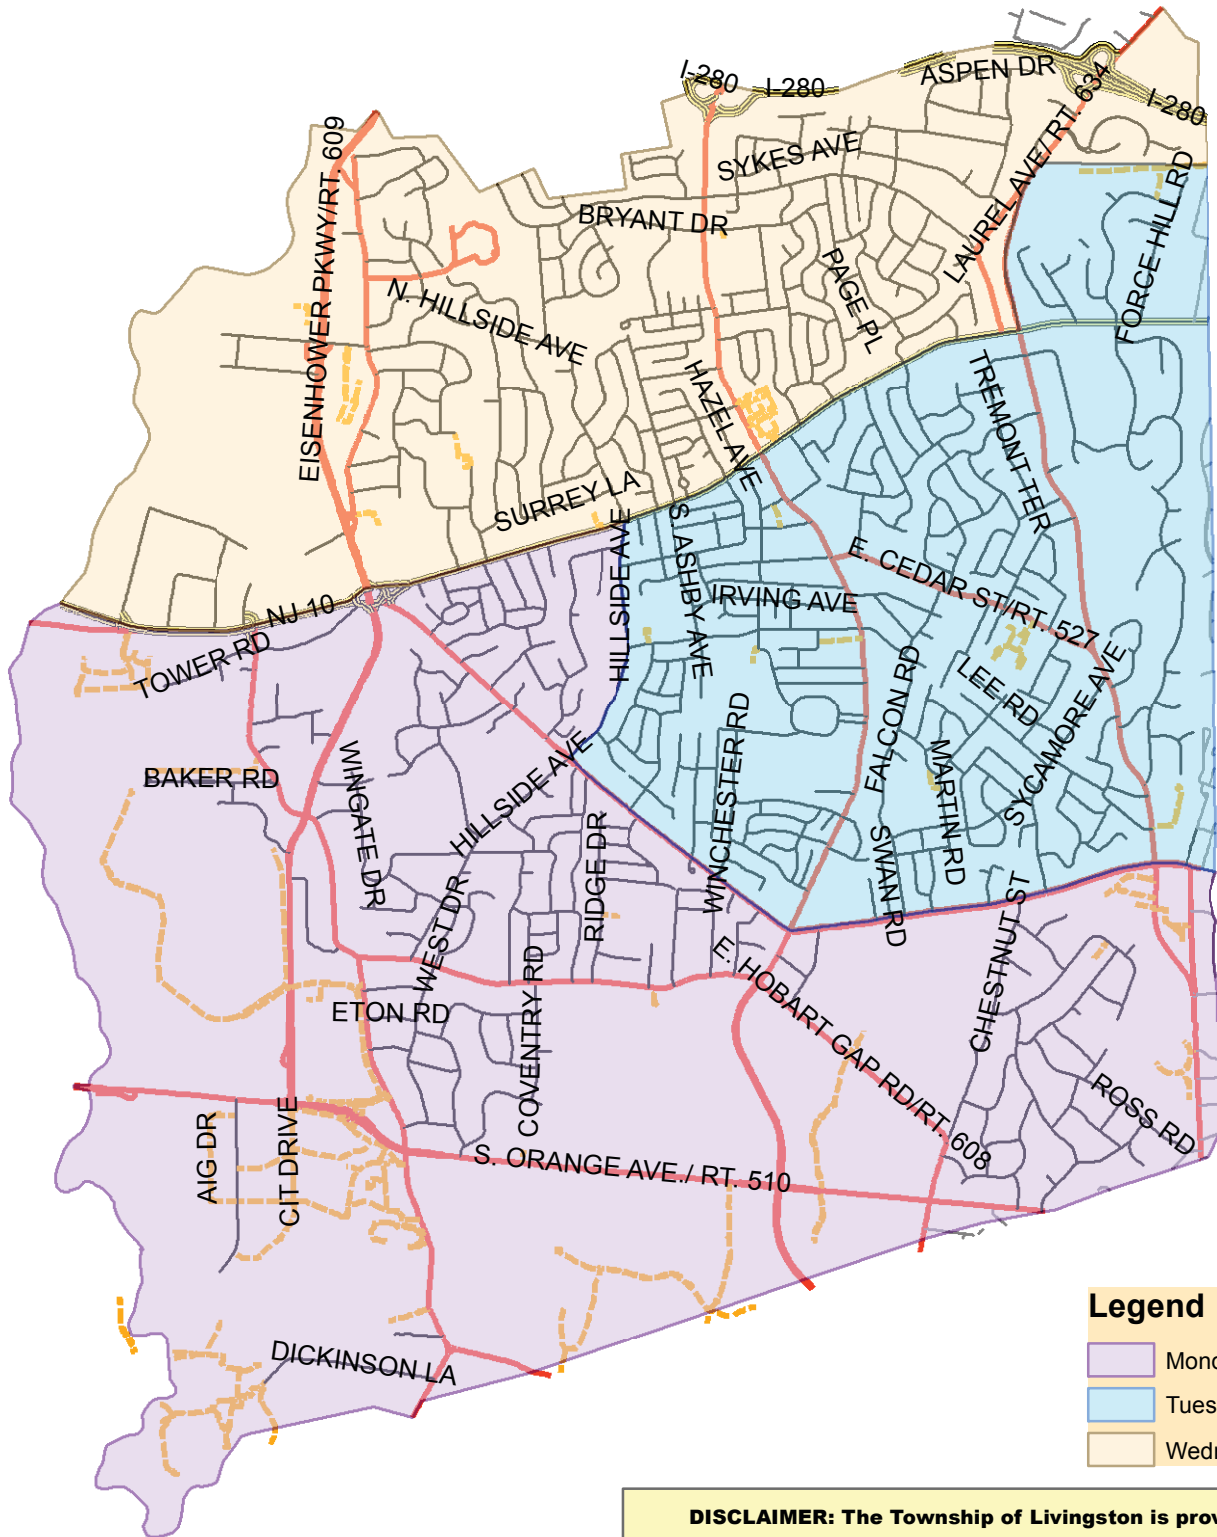

Township of Livingston, Essex County, New Jersey Garbage Collection Zones

Legend

	Monday_Thursday
	Tuesday_Friday
	Wednesday_Saturday

DISCLAIMER: The Township of Livingston is providing this information for reference purposes only and does not guarantee the accuracy of the material contained herein and is not responsible for any misuses or misrepresentation of this information or its derivatives. The mapped data does not constitute a legal survey. For the definitive description of real property, consult the deeds recorded in the county clerk's office.